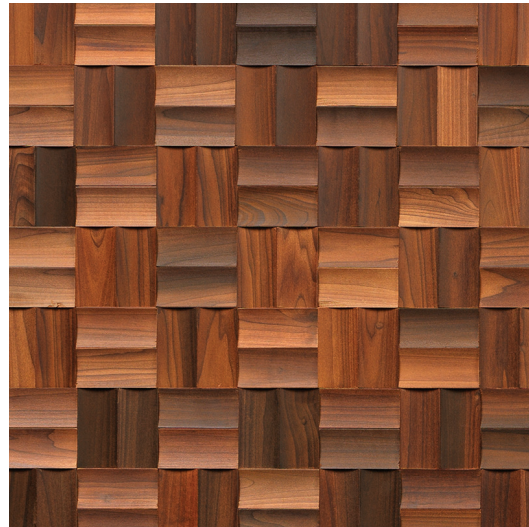

Carved Wood Panels

Introducing the new **Carved Wood Panels**, available exclusively from ASI this all-natural collection, is available in White Oak and Poplar and two textured pattern options: **Squares** and **Gridlock**. These dimensional panels are easy to install with a durable birch backing for an impactful focal wall statement with an artisanal vibe.

Squares

White Oak - WPVEP158

Poplar - WPVEP160

Gridlock

White Oak - WPVEP161

Poplar - WPVEP163

View collection web page for the complete offering including additional product options, corresponding Spec ID# and updates.

SPECIFICATIONS

PANEL SIZE: Squares: 16" x 60"; Gridlock: 16" x 56"

SEGMENT SIZE: Squares: 2" x 2"; Gridlock: 4" x 4"

THICKNESS: 9mm and 14mm including backing

BACKING: 6mm Birch

SPECIES: White Oak and Poplar