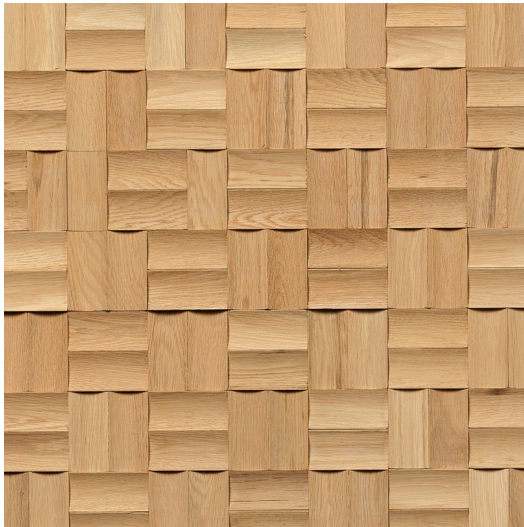

Carved Wood Panels

Introducing the new **Carved Wood Panels**, available exclusively from ASI this all-natural collection, is available in White Oak and Poplar and two textured pattern options: **Squares** and **Gridlock**. These dimensional panels are easy to install with a durable birch backing for an impactful focal wall statement with an artisanal vibe.

Squares

White Oak - WPVEP158

Poplar - WPVEP160

Gridlock

White Oak - WPVEP161

Poplar - WPVEP163

View collection web page for the complete offering including additional product options, corresponding Spec ID# and updates.

SPECIFICATIONS

PANEL SIZE: Squares: 16" x 60"; Gridlock: 16" x 56"

SEGMENT SIZE: Squares: 2" x 2"; Gridlock: 4" x 4"

THICKNESS: 9mm and 14mm including backing

BACKING: 6mm Birch

SPECIES: White Oak and Poplar