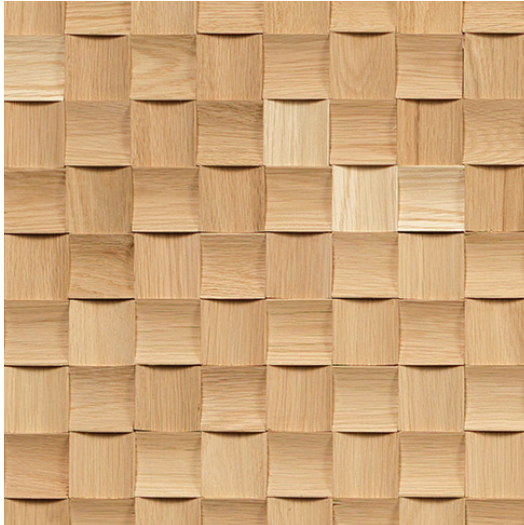

Carved Wood Panels

Introducing the new **Carved Wood Panels**, available exclusively from ASI this all-natural collection, is available in White Oak and Poplar and two textured pattern options: **Squares** and **Gridlock**. These dimensional panels are easy to install with a durable birch backing for an impactful focal wall statement with an artisanal vibe.

Squares

White Oak - WPVEP158

Poplar - WPVEP160

Gridlock

White Oak - WPVEP161

Poplar - WPVEP163

View collection web page for the complete offering including additional product options, corresponding Spec ID# and updates.

SPECIFICATIONS

PANEL SIZE: Squares: 16" x 60"; Gridlock: 16" x 56"

SEGMENT SIZE: Squares: 2" x 2"; Gridlock: 4" x 4"

THICKNESS: 9mm and 14mm including backing

BACKING: 6mm Birch

SPECIES: White Oak and Poplar