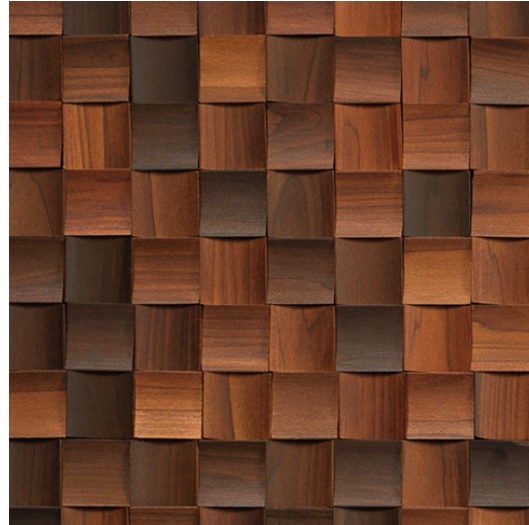

Carved Wood Panels

Introducing the new **Carved Wood Panels**, available exclusively from ASI this all-natural collection, is available in White Oak and Poplar and two textured pattern options: **Squares** and **Gridlock**. These dimensional panels are easy to install with a durable birch backing for an impactful focal wall statement with an artisanal vibe.

Squares

White Oak - WPVEP158

Poplar - WPVEP160

Gridlock

White Oak - WPVEP161

Poplar - WPVEP163

View collection web page for the complete offering including additional product options, corresponding Spec ID# and updates.

SPECIFICATIONS

PANEL SIZE: Squares: 16" x 60"; Gridlock: 16" x 56"

SEGMENT SIZE: Squares: 2" x 2"; Gridlock: 4" x 4"

THICKNESS: 9mm and 14mm including backing

BACKING: 6mm Birch

SPECIES: White Oak and Poplar