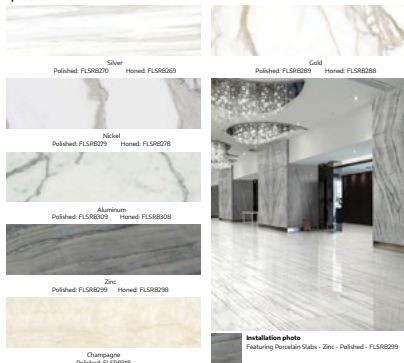

Where to Find Technical Information

Refer to Collection Product Page on our website, archsystems.com/products/search/porcelains.
Scroll down, and you will find specifications, installation, maintenance, warranty, plus technical data.

Installation Method

Porcelain Slabs

Spec ID#s are listed for 60" x 120"

Collection Specifications and Downloads

INSTALLATION METHOD

Laying