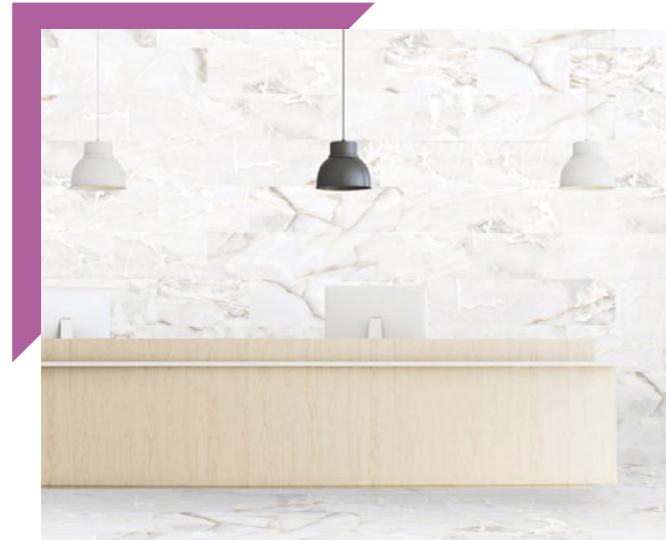

Marbled Porcelain

Strength and durability, with the added enhancement of showcasing the inherent beauty of natural stone in a simulated material is truly what makes **Marbled Porcelain** a classic expression when transforming a blank canvas for a present day effect. In 5 veined tile color options with synchronizing brick patterns and mesh mounted mosaics, a Matte or Polished finish and Made in the USA, this GreenGuard Gold certified material is an absolute go to for any commercial spaces.

HEALTH AND WELLNESS:

Non Porous - able to clean with industrial grade products

Installation Photo

Featuring Marbled Porcelain - Silk -
Matte - FLFMP173