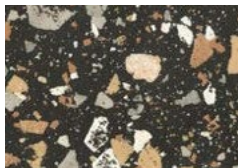

Cocoa
Honed: FLSRB366
Polished: FLSRB347
Textured: FLSRB389