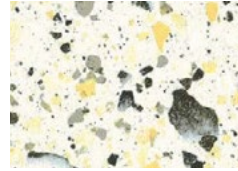

Citrus
Honed: FLSRB422
Polished: FLSRB407