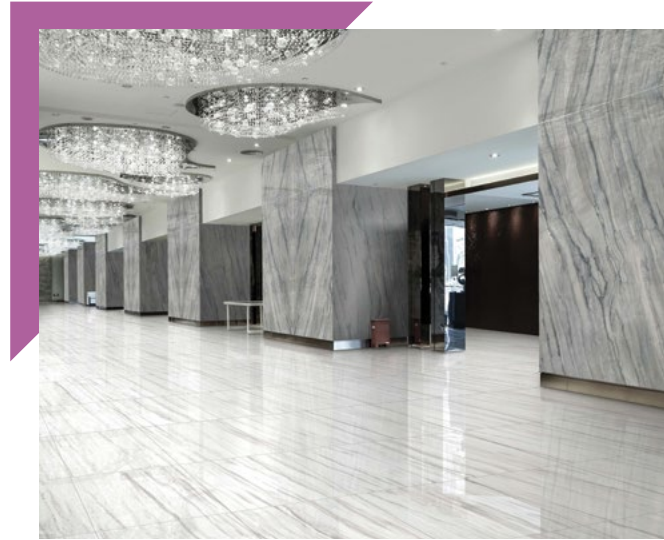

Porcelain Slabs

The **Porcelain Slabs** collection is all about the infinite beauty and strength of the universe highlighting an impactful and simplistic aesthetic in six extraordinary shades that protect the design integrity of natural stone. Multiple sizes and Honed or Polished options capture the sensation of luxurious marble with the convenience of easy maintenance and durability found in a man-made material.

HEALTH AND WELLNESS:

Proprietary antimicrobial and anti-pollution coating is available with a 5000 sq.ft. minimum

Non Porous - able to clean with industrial grade products

Installation Photo

Featuring Porcelain Slabs - Zinc - Polished - FLSRB299