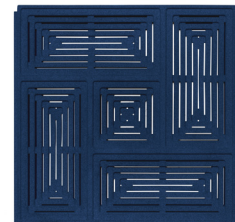

Cork Acoustical - Weave

Rejuvenate the space with a pop of 14 color choices in the **Weave** motif, an intertwining design that combines components to make a woven detail creating balance in the transmission and reception of sound. The natural appearance of these organic Cork Tiles harvested from the bark of the oak tree share meaning on the emphasis of functionality and aesthetics.

Amarelo - WPCRK110

Tropa - WPCRK109

Ciano - WPCRK108

Verdura - WPCRK107

Celeste - WPCRK106

Bege - WPCRK111

Cobre - WPCRK105

Corado - WPCRK104

Bordo - WPCRK103

Marrom - WPCRK102

Branco - WPCRK112

Pardo - WPCRK115

Preto - WPCRK113

Cinza - WPCRK114

Installation Photo

Featuring Cork Acoustical - Weave WPCRK109 and WPCRK114