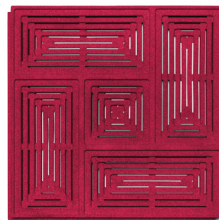

Cork Acoustical - Weave

Rejuvenate the space with a pop of 14 color choices in the **Weave** motif, an intertwining design that combines components to make a woven detail creating balance in the transmission and reception of sound. The natural appearance of these organic Cork Tiles harvested from the bark of the oak tree share meaning on the emphasis of functionality and aesthetics.

Amarelo - WPCRK110

Tropa - WPCRK109

Ciano - WPCRK108

Verdura - WPCRK107

Celeste - WPCRK106

Bege - WPCRK111

Cobre - WPCRK105

Corado - WPCRK104

Bordo - WPCRK103

Marrom - WPCRK102

Branco - WPCRK112

Pardo - WPCRK115

Preto - WPCRK113

Cinza - WPCRK114

Installation Photo

Featuring Cork Acoustical - Weave WPCRK109 and WPCRK114