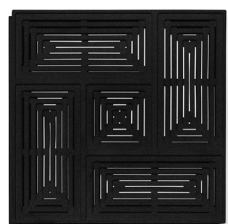

Cork Acoustical - Weave

Rejuvenate the space with a pop of 14 color choices in the **Weave** motif, an intertwining design that combines components to make a woven detail creating balance in the transmission and reception of sound. The natural appearance of these organic Cork Tiles harvested from the bark of the oak tree share meaning on the emphasis of functionality and aesthetics.

Amarelo - WPCRK110

Tropa - WPCRK109

Ciano - WPCRK108

Verdura - WPCRK107

Celeste - WPCRK106

Bege - WPCRK111

Cobre - WPCRK105

Corado - WPCRK104

Bordo - WPCRK103

Marrom - WPCRK102

Branco - WPCRK112

Pardo - WPCRK115

Preto - WPCRK113

Cinza - WPCRK114

Installation Photo

Featuring Cork Acoustical - Weave WPCRK109 and WPCRK114

View collection web page for the complete offering including additional product options, corresponding Spec ID# and updates.

SPECIFICATIONS

SIZE: 19 3/4" x 19 3/4"

THICKNESS: 13/16"

FINISH: Factory Sealed