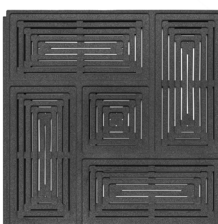

Amarelo - WPCRK110

Tropa - WPCRK109

Ciano - WPCRK108

Verdura - WPCRK107

Celeste - WPCRK106

Bege - WPCRK111

Cobre - WPCRK105

Corado - WPCRK104

Bordo - WPCRK103

Marrom - WPCRK102

Branco - WPCRK112

Pardo - WPCRK115

Preto - WPCRK113

Cinza - WPCRK114

Installation Photo

Featuring Cork Acoustical - Weave WPCRK109 and WPCRK114

View collection web page for the complete offering including additional product options, corresponding Spec ID# and updates.

SPECIFICATIONS

SIZE: 19 3/4" x 19 3/4"

THICKNESS: 13/16"

FINISH: Factory Sealed