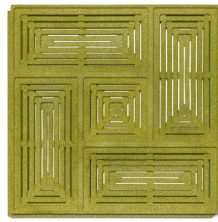

Cork Acoustical - Weave

Rejuvenate the space with a pop of 14 color choices in the **Weave** motif, an intertwining design that combines components to make a woven detail creating balance in the transmission and reception of sound. The natural appearance of these organic Cork Tiles harvested from the bark of the oak tree share meaning on the emphasis of functionality and aesthetics.

Amarelo - WPCRK110

Tropa - WPCRK109

Ciano - WPCRK108

Verdura - WPCRK107

Celeste - WPCRK106

Bege - WPCRK111

Cobre - WPCRK105

Corado - WPCRK104

Bordo - WPCRK103

Marrom - WPCRK102

Branco - WPCRK112

Pardo - WPCRK115

Preto - WPCRK113

Cinza - WPCRK114

Installation Photo

Featuring Cork Acoustical - Weave WPCRK109 and WPCRK114

View collection web page for the complete offering including additional product options, corresponding Spec ID# and updates.

SPECIFICATIONS

SIZE: 19 3/4" x 19 3/4"

THICKNESS: 13/16"

FINISH: Factory Sealed