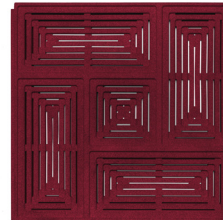

Cork Acoustical - Weave

Rejuvenate the space with a pop of 14 color choices in the **Weave** motif, an intertwining design that combines components to make a woven detail creating balance in the transmission and reception of sound. The natural appearance of these organic Cork Tiles harvested from the bark of the oak tree share meaning on the emphasis of functionality and aesthetics.

Amarelo - WPCRK110

Tropa - WPCRK109

Ciano - WPCRK108

Verdura - WPCRK107

Celeste - WPCRK106

Bege - WPCRK111

Cobre - WPCRK105

Corado - WPCRK104

Bordo - WPCRK103

Marrom - WPCRK102

Branco - WPCRK112

Pardo - WPCRK115

Preto - WPCRK113

Cinza - WPCRK114

Installation Photo

Featuring Cork Acoustical - Weave WPCRK109 and WPCRK114