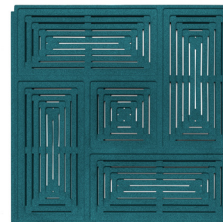

Cork Acoustical - Weave

Rejuvenate the space with a pop of 14 color choices in the **Weave** motif, an intertwining design that combines components to make a woven detail creating balance in the transmission and reception of sound. The natural appearance of these organic Cork Tiles harvested from the bark of the oak tree share meaning on the emphasis of functionality and aesthetics.

Amarelo - WPCRK110

Tropa - WPCRK109

Ciano - WPCRK108

Verdura - WPCRK107

Celeste - WPCRK106

Bege - WPCRK111

Cobre - WPCRK105

Corado - WPCRK104

Bordo - WPCRK103

Marrom - WPCRK102

Branco - WPCRK112

Pardo - WPCRK115

Preto - WPCRK113

Cinza - WPCRK114

Installation Photo

Featuring Cork Acoustical - Weave WPCRK109 and WPCRK114