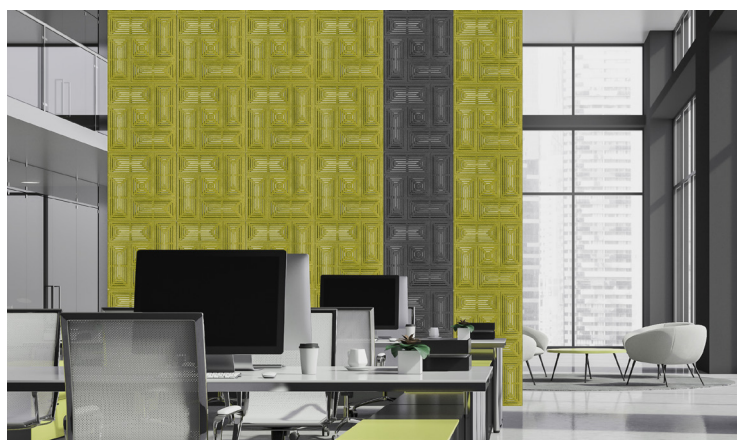

Cork Acoustical - Weave

Rejuvenate the space with a pop of 14 color choices in the **Weave** motif, an intertwining design that combines components to make a woven detail creating balance in the transmission and reception of sound. The natural appearance of these organic Cork Tiles harvested from the bark of the oak tree share meaning on the emphasis of functionality and aesthetics.

Installation Photo

Featuring Cork Acoustical - Weave WPCRK109 and WPCRK114

View collection web page for the complete offering including additional product options, corresponding Spec ID# and updates.

SPECIFICATIONS

SIZE: 19 3/4" x 19 3/4"

THICKNESS: 13/16"

FINISH: Factory Sealed

INSTALLATION: Adhere to surface with construction adhesive / clips

CONSTRUCTION: Natural 100% renewable cork bark

PACKAGING: 4 pieces per box - 10.84 SF

HEALTH AND WELLNESS: The inherent properties in cork provide a naturally bacterial resistance

- Low VOC Emissions
- Sound Absorbing, NRC = 0.8
- Can contribute to LEED®
- Please note that variations in color and texture may occur due to the nature of the material