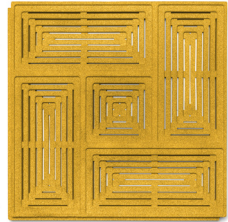

Cork Acoustical - Weave

Rejuvenate the space with a pop of 14 color choices in the **Weave** motif, an intertwining design that combines components to make a woven detail creating balance in the transmission and reception of sound. The natural appearance of these organic Cork Tiles harvested from the bark of the oak tree share meaning on the emphasis of functionality and aesthetics.

Amarelo - WPCRK110

Tropa - WPCRK109

Ciano - WPCRK108

Verdura - WPCRK107

Celeste - WPCRK106

Bege - WPCRK111

Cobre - WPCRK105

Corado - WPCRK104

Bordo - WPCRK103

Marrom - WPCRK102

Branco - WPCRK112

Pardo - WPCRK115

Preto - WPCRK113

Cinza - WPCRK114

Installation Photo

Featuring Cork Acoustical - Weave WPCRK109 and WPCRK114

View collection web page for the complete offering including additional product options, corresponding Spec ID# and updates.

SPECIFICATIONS

SIZE: 19 3/4" x 19 3/4"

THICKNESS: 13/16"

FINISH: Factory Sealed