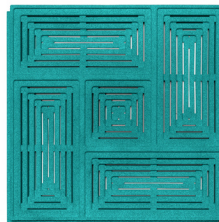

Cork Acoustical - Weave

Rejuvenate the space with a pop of 14 color choices in the **Weave** motif, an intertwining design that combines components to make a woven detail creating balance in the transmission and reception of sound. The natural appearance of these organic Cork Tiles harvested from the bark of the oak tree share meaning on the emphasis of functionality and aesthetics.

Amarelo - WPCRK110

Tropa - WPCRK109

Ciano - WPCRK108

Verdura - WPCRK107

Celeste - WPCRK106

Bege - WPCRK111

Cobre - WPCRK105

Corado - WPCRK104

Bordo - WPCRK103

Marrom - WPCRK102

Branco - WPCRK112

Pardo - WPCRK115

Preto - WPCRK113

Cinza - WPCRK114

Installation Photo

Featuring Cork Acoustical - Weave WPCRK109 and WPCRK114

View collection web page for the complete offering including additional product options, corresponding Spec ID# and updates.

SPECIFICATIONS

SIZE: 19 3/4" x 19 3/4"

THICKNESS: 13/16"

FINISH: Factory Sealed