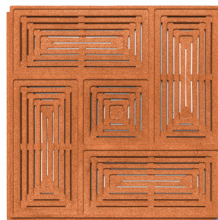

Cork Acoustical - Weave

Rejuvenate the space with a pop of 14 color choices in the **Weave** motif, an intertwining design that combines components to make a woven detail creating balance in the transmission and reception of sound. The natural appearance of these organic Cork Tiles harvested from the bark of the oak tree share meaning on the emphasis of functionality and aesthetics.

Amarelo - WPCRK110

Tropa - WPCRK109

Ciano - WPCRK108

Verdura - WPCRK107

Celeste - WPCRK106

Bege - WPCRK111

Cobre - WPCRK105

Corado - WPCRK104

Bordo - WPCRK103

Marrom - WPCRK102

Branco - WPCRK112

Pardo - WPCRK115

Preto - WPCRK113

Cinza - WPCRK114

Installation Photo

Featuring Cork Acoustical - Weave WPCRK109 and WPCRK114