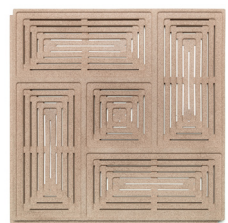

Cork Acoustical - Weave

Rejuvenate the space with a pop of 14 color choices in the **Weave** motif, an intertwining design that combines components to make a woven detail creating balance in the transmission and reception of sound. The natural appearance of these organic Cork Tiles harvested from the bark of the oak tree share meaning on the emphasis of functionality and aesthetics.

Amarelo - WPCRK110

Tropa - WPCRK109

Ciano - WPCRK108

Verdura - WPCRK107

Celeste - WPCRK106

Bege - WPCRK111

Cobre - WPCRK105

Corado - WPCRK104

Bordo - WPCRK103

Marrom - WPCRK102

Branco - WPCRK112

Pardo - WPCRK115

Preto - WPCRK113

Cinza - WPCRK114

Installation Photo

Featuring Cork Acoustical - Weave WPCRK109 and WPCRK114