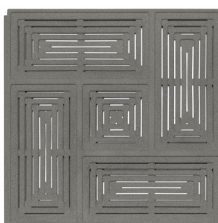

Cork Acoustical - Weave

Rejuvenate the space with a pop of 14 color choices in the **Weave** motif, an intertwining design that combines components to make a woven detail creating balance in the transmission and reception of sound. The natural appearance of these organic Cork Tiles harvested from the bark of the oak tree share meaning on the emphasis of functionality and aesthetics.

Amarelo - WPCRK110

Tropa - WPCRK109

Ciano - WPCRK108

Verdura - WPCRK107

Celeste - WPCRK106

Bege - WPCRK111

Cobre - WPCRK105

Corado - WPCRK104

Bordo - WPCRK103

Marrom - WPCRK102

Branco - WPCRK112

Pardo - WPCRK115

Preto - WPCRK113

Cinza - WPCRK114

Installation Photo

Featuring Cork Acoustical - Weave WPCRK109 and WPCRK114