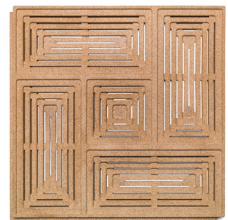

Cork Acoustical - Weave

Rejuvenate the space with a pop of 14 color choices in the **Weave** motif, an intertwining design that combines components to make a woven detail creating balance in the transmission and reception of sound. The natural appearance of these organic Cork Tiles harvested from the bark of the oak tree share meaning on the emphasis of functionality and aesthetics.

Amarelo - WPCRK110

Tropa - WPCRK109

Ciano - WPCRK108

Verdura - WPCRK107

Celeste - WPCRK106

Bege - WPCRK111

Cobre - WPCRK105

Corado - WPCRK104

Bordo - WPCRK103

Marrom - WPCRK102

Branco - WPCRK112

Pardo - WPCRK115

Preto - WPCRK113

Cinza - WPCRK114

Installation Photo

Featuring Cork Acoustical - Weave WPCRK109 and WPCRK114