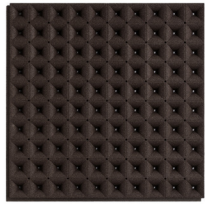

Cork Acoustical - Perforated

Intended to control and direct the way sound moves, **Perforated** is an intricate and versatile design that allows for enhanced visual interest, diffusing sound and harsh light on ceiling applications especially and allows for you to monitor the way vibrations affect the way an environment is experienced. In a robust 14 color offering these square acoustical tiles are a go to option for keeping areas quieter in open spaces.

Celeste - WPCRK088

Verdura - WPCRK089

Ciano - WPCRK090

Tropa - WPCRK091

Amarelo - WPCRK095

Cobre - WPCRK094

Corado - WPCRK093

Bordo - WPCRK092

Marrom - WPCRK096

Bege - WPCRK097

Branco - WPCRK098

Pardo - WPCRK099

Cinza - WPCRK100

Preto - WPCRK101

Installation Photo

Featuring Cork Acoustical - Perforated WPCRK089, WPCRK097, WPCRK098