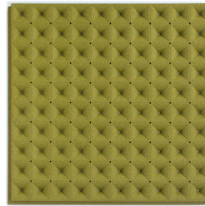

Cork Acoustical - Perforated

Intended to control and direct the way sound moves, **Perforated** is an intricate and versatile design that allows for enhanced visual interest, diffusing sound and harsh light on ceiling applications especially and allows for you to monitor the way vibrations affect the way an environment is experienced. In a robust 14 color offering these square acoustical tiles are a go to option for keeping areas quieter in open spaces.

Celeste - WPCRK088

Verdura - WPCRK089

Ciano - WPCRK090

Tropa - WPCRK091

Amarelo - WPCRK095

Cobre - WPCRK094

Corado - WPCRK093

Bordo - WPCRK092

Marrom - WPCRK096

Bege - WPCRK097

Branco - WPCRK098

Pardo - WPCRK099

Cinza - WPCRK100

Preto - WPCRK101

Installation Photo

Featuring Cork Acoustical - Perforated WPCRK089, WPCRK097, WPCRK098