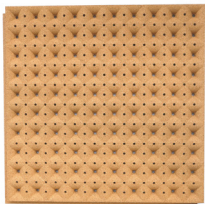

Cork Acoustical - Perforated

Intended to control and direct the way sound moves, **Perforated** is an intricate and versatile design that allows for enhanced visual interest, diffusing sound and harsh light on ceiling applications especially and allows for you to monitor the way vibrations affect the way an environment is experienced. In a robust 14 color offering these square acoustical tiles are a go to option for keeping areas quieter in open spaces.

Celeste - WPCRK088

Verdura - WPCRK089

Ciano - WPCRK090

Tropa - WPCRK091

Amarelo - WPCRK095

Cobre - WPCRK094

Corado - WPCRK093

Bordo - WPCRK092

Marrom - WPCRK096

Bege - WPCRK097

Branco - WPCRK098

Pardo - WPCRK099

Cinza - WPCRK100

Preto - WPCRK101

Installation Photo

Featuring Cork Acoustical - Perforated WPCRK089, WPCRK097, WPCRK098