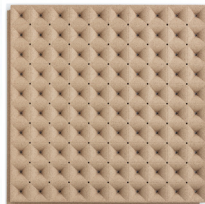

Cork Acoustical - Perforated

Intended to control and direct the way sound moves, **Perforated** is an intricate and versatile design that allows for enhanced visual interest, diffusing sound and harsh light on ceiling applications especially and allows for you to monitor the way vibrations affect the way an environment is experienced. In a robust 14 color offering these square acoustical tiles are a go to option for keeping areas quieter in open spaces.

Celeste - WPCRK088

Verdura - WPCRK089

Ciano - WPCRK090

Tropa - WPCRK091

Amarelo - WPCRK095

Cobre - WPCRK094

Corado - WPCRK093

Bordo - WPCRK092

Marrom - WPCRK096

Bege - WPCRK097

Branco - WPCRK098

Pardo - WPCRK099

Cinza - WPCRK100

Preto - WPCRK101

Installation Photo

Featuring Cork Acoustical - Perforated WPCRK089, WPCRK097, WPCRK098