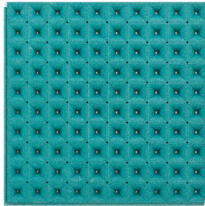

Cork Acoustical - Perforated

Intended to control and direct the way sound moves, **Perforated** is an intricate and versatile design that allows for enhanced visual interest, diffusing sound and harsh light on ceiling applications especially and allows for you to monitor the way vibrations affect the way an environment is experienced. In a robust 14 color offering these square acoustical tiles are a go to option for keeping areas quieter in open spaces.

Celeste - WPCRK088

Verdura - WPCRK089

Ciano - WPCRK090

Tropa - WPCRK091

Amarelo - WPCRK095

Cobre - WPCRK094

Corado - WPCRK093

Bordo - WPCRK092

Marrom - WPCRK096

Bege - WPCRK097

Branco - WPCRK098

Pardo - WPCRK099

Cinza - WPCRK100

Preto - WPCRK101

Installation Photo

Featuring Cork Acoustical - Perforated WPCRK089, WPCRK097, WPCRK098