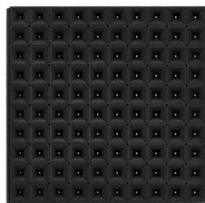

Cork Acoustical - Perforated

Intended to control and direct the way sound moves, **Perforated** is an intricate and versatile design that allows for enhanced visual interest, diffusing sound and harsh light on ceiling applications especially and allows for you to monitor the way vibrations affect the way an environment is experienced. In a robust 14 color offering these square acoustical tiles are a go to option for keeping areas quieter in open spaces.

Celeste - WPCRK088

Verdura - WPCRK089

Ciano - WPCRK090

Tropa - WPCRK091

Amarelo - WPCRK095

Cobre - WPCRK094

Corado - WPCRK093

Bordo - WPCRK092

Marrom - WPCRK096

Bege - WPCRK097

Branco - WPCRK098

Pardo - WPCRK099

Cinza - WPCRK100

Preto - WPCRK101

Installation Photo

Featuring Cork Acoustical - Perforated WPCRK089, WPCRK097, WPCRK098