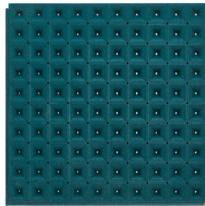

Cork Acoustical - Perforated

Intended to control and direct the way sound moves, **Perforated** is an intricate and versatile design that allows for enhanced visual interest, diffusing sound and harsh light on ceiling applications especially and allows for you to monitor the way vibrations affect the way an environment is experienced. In a robust 14 color offering these square acoustical tiles are a go to option for keeping areas quieter in open spaces.

Celeste - WPCRK088

Verdura - WPCRK089

Ciano - WPCRK090

Tropa - WPCRK091

Amarelo - WPCRK095

Cobre - WPCRK094

Corado - WPCRK093

Bordo - WPCRK092

Marrom - WPCRK096

Bege - WPCRK097

Branco - WPCRK098

Pardo - WPCRK099

Cinza - WPCRK100

Preto - WPCRK101

Installation Photo

Featuring Cork Acoustical - Perforated WPCRK089, WPCRK097, WPCRK098