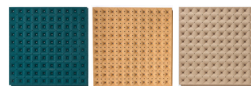

Cork Acoustical - Perforated

Intended to control and direct the way sound moves, **Perforated** is an intricate and versatile design that allows for enhanced visual interest, diffusing sound and harsh light on ceiling applications especially and allows for you to monitor the way vibrations affect the way an environment is experienced. In a robust 14 color offering these square acoustical tiles are a go to option for keeping areas quieter in open spaces.

Celeste - WPCRK088

Verdura - WPCRK089

Ciano - WPCRK090

Tropa - WPCRK091

Amarelo - WPCRK095

Cobre - WPCRK094

Corado - WPCRK093

Bordo - WPCRK092

Marrom - WPCRK096

Bege - WPCRK097

Branco - WPCRK098

Pardo - WPCRK099

Cinza - WPCRK100

Preto - WPCRK101

Installation Photo

Featuring Cork Acoustical - Perforated WPCRK089, WPCRK097, WPCRK098