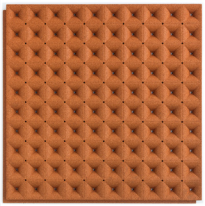

Cork Acoustical - Perforated

Intended to control and direct the way sound moves, **Perforated** is an intricate and versatile design that allows for enhanced visual interest, diffusing sound and harsh light on ceiling applications especially and allows for you to monitor the way vibrations affect the way an environment is experienced. In a robust 14 color offering these square acoustical tiles are a go to option for keeping areas quieter in open spaces.

Celeste - WPCRK088

Verdura - WPCRK089

Ciano - WPCRK090

Tropa - WPCRK091

Amarelo - WPCRK095

Cobre - WPCRK094

Corado - WPCRK093

Bordo - WPCRK092

Marrom - WPCRK096

Bege - WPCRK097

Branco - WPCRK098

Pardo - WPCRK099

Cinza - WPCRK100

Preto - WPCRK101

Installation Photo

Featuring Cork Acoustical - Perforated WPCRK089, WPCRK097, WPCRK098