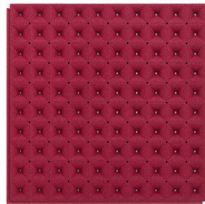

Cork Acoustical - Perforated

Intended to control and direct the way sound moves, **Perforated** is an intricate and versatile design that allows for enhanced visual interest, diffusing sound and harsh light on ceiling applications especially and allows for you to monitor the way vibrations affect the way an environment is experienced. In a robust 14 color offering these square acoustical tiles are a go to option for keeping areas quieter in open spaces.

Celeste - WPCRK088

Verdura - WPCRK089

Ciano - WPCRK090

Tropa - WPCRK091

Amarelo - WPCRK095

Cobre - WPCRK094

Corado - WPCRK093

Bordo - WPCRK092

Marrom - WPCRK096

Bege - WPCRK097

Branco - WPCRK098

Pardo - WPCRK099

Cinza - WPCRK100

Preto - WPCRK101

Installation Photo

Featuring Cork Acoustical - Perforated WPCRK089, WPCRK097, WPCRK098