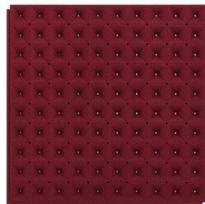

Cork Acoustical - Perforated

Intended to control and direct the way sound moves, **Perforated** is an intricate and versatile design that allows for enhanced visual interest, diffusing sound and harsh light on ceiling applications especially and allows for you to monitor the way vibrations affect the way an environment is experienced. In a robust 14 color offering these square acoustical tiles are a go to option for keeping areas quieter in open spaces.

Celeste - WPCRK088

Verdura - WPCRK089

Ciano - WPCRK090

Tropa - WPCRK091

Amarelo - WPCRK095

Cobre - WPCRK094

Corado - WPCRK093

Bordo - WPCRK092

Marrom - WPCRK096

Bege - WPCRK097

Branco - WPCRK098

Pardo - WPCRK099

Cinza - WPCRK100

Preto - WPCRK101

Installation Photo

Featuring Cork Acoustical - Perforated WPCRK089, WPCRK097, WPCRK098