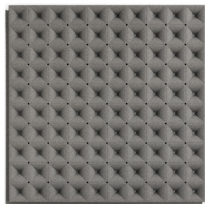

Cork Acoustical - Perforated

Intended to control and direct the way sound moves, **Perforated** is an intricate and versatile design that allows for enhanced visual interest, diffusing sound and harsh light on ceiling applications especially and allows for you to monitor the way vibrations affect the way an environment is experienced. In a robust 14 color offering these square acoustical tiles are a go to option for keeping areas quieter in open spaces.

Celeste - WPCRK088

Verdura - WPCRK089

Ciano - WPCRK090

Tropa - WPCRK091

Amarelo - WPCRK095

Cobre - WPCRK094

Corado - WPCRK093

Bordo - WPCRK092

Marrom - WPCRK096

Bege - WPCRK097

Branco - WPCRK098

Pardo - WPCRK099

Cinza - WPCRK100

Preto - WPCRK101

Installation Photo

Featuring Cork Acoustical - Perforated WPCRK089, WPCRK097, WPCRK098