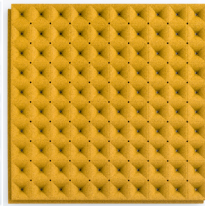

Cork Acoustical - Perforated

Intended to control and direct the way sound moves, **Perforated** is an intricate and versatile design that allows for enhanced visual interest, diffusing sound and harsh light on ceiling applications especially and allows for you to monitor the way vibrations affect the way an environment is experienced. In a robust 14 color offering these square acoustical tiles are a go to option for keeping areas quieter in open spaces.

Celeste - WPCRK088

Verdura - WPCRK089

Ciano - WPCRK090

Tropa - WPCRK091

Amarelo - WPCRK095

Cobre - WPCRK094

Corado - WPCRK093

Bordo - WPCRK092

Marrom - WPCRK096

Bege - WPCRK097

Branco - WPCRK098

Pardo - WPCRK099

Cinza - WPCRK100

Preto - WPCRK101

Installation Photo

Featuring Cork Acoustical - Perforated WPCRK089, WPCRK097, WPCRK098