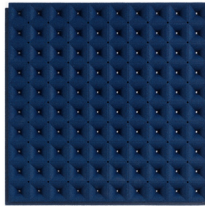

Cork Acoustical - Perforated

Intended to control and direct the way sound moves, **Perforated** is an intricate and versatile design that allows for enhanced visual interest, diffusing sound and harsh light on ceiling applications especially and allows for you to monitor the way vibrations affect the way an environment is experienced. In a robust 14 color offering these square acoustical tiles are a go to option for keeping areas quieter in open spaces.

Celeste - WPCRK088

Verdura - WPCRK089

Ciano - WPCRK090

Tropa - WPCRK091

Amarelo - WPCRK095

Cobre - WPCRK094

Corado - WPCRK093

Bordo - WPCRK092

Marrom - WPCRK096

Bege - WPCRK097

Branco - WPCRK098

Pardo - WPCRK099

Cinza - WPCRK100

Preto - WPCRK101

Installation Photo

Featuring Cork Acoustical - Perforated WPCRK089, WPCRK097, WPCRK098