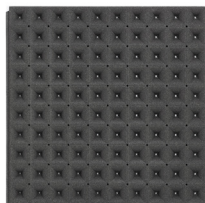

Cork Acoustical - Perforated

Intended to control and direct the way sound moves, **Perforated** is an intricate and versatile design that allows for enhanced visual interest, diffusing sound and harsh light on ceiling applications especially and allows for you to monitor the way vibrations affect the way an environment is experienced. In a robust 14 color offering these square acoustical tiles are a go to option for keeping areas quieter in open spaces.

Celeste - WPCRK088

Verdura - WPCRK089

Ciano - WPCRK090

Tropa - WPCRK091

Amarelo - WPCRK095

Cobre - WPCRK094

Corado - WPCRK093

Bordo - WPCRK092

Marrom - WPCRK096

Bege - WPCRK097

Branco - WPCRK098

Pardo - WPCRK099

Cinza - WPCRK100

Preto - WPCRK101

Installation Photo

Featuring Cork Acoustical - Perforated WPCRK089, WPCRK097, WPCRK098