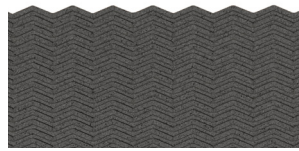

Composition Cork - Sequence NEW

The distinctive dimensional layer of pattern in **Sequence**, offered in a restyled color palette and rectangular configuration showcase a logically related order of an exceptional looking surfacing material that also delivers health and wellness features and benefits.

Marrom - WPCRK032

Pardo - WPCRK033

Cinza - WPCRK034

Preto - WPCRK035

Branco
WPCRK036

Bege
WPCRK037

Bordo
WPCRK038

Corado
WPCRK039

Cobre
WPCRK040

Amarelo
WPCRK041

Tropa
WPCRK042

Ciano
WPCRK043

Verdura
WPCRK044

Celeste
WPCRK045

Installation Photo
Featuring Composition Cork - Sequence
WPCRK038 and WPCRK039

View collection web page for the complete offering including additional product options, corresponding Spec ID# and updates.