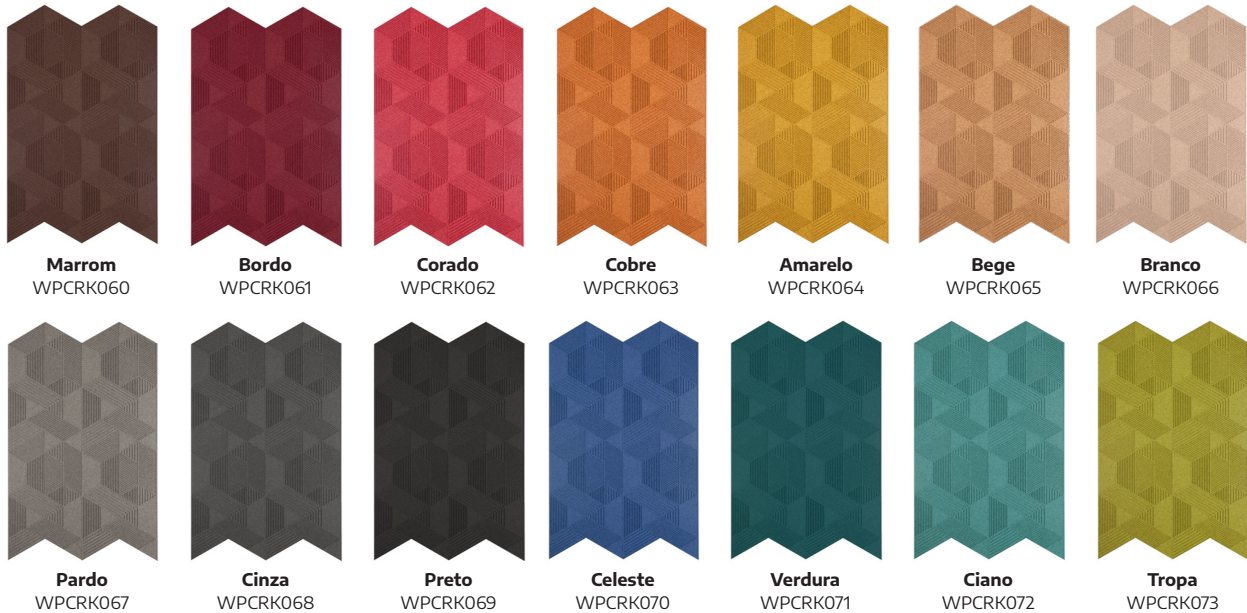

Composition Cork - Spatial

An embedded geometric imprint with a continuous form in **Spatial**, rounds out the latest Composition Cork additions. Available in an array of hues and made from 100% natural renewable cork bark, this sound absorbing and dynamic new collection delivers aesthetic and sustainable solutions when crafting a sense of place.

Installation Photo
Featuring Composition Cork - Spatial - WPCRK063, WPCRK070 and WPCRK066

View collection web page for the complete offering including additional product options, corresponding Spec ID# and updates.