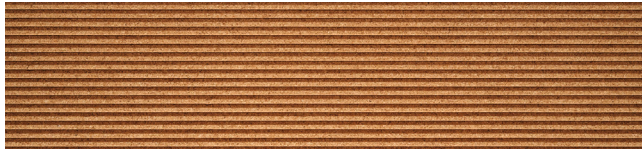

Composition Cork - Continuum

Continuum embraces nature with a contemporary linear and textured feel, creating a surprising effect for Cork Tiles bridging a new and old sensibility onto any location. Also offered in 14 exciting colorations and in a rectangular pattern + made from 100% renewable cork bark they can be mixed and matched for a compelling and inviting design.

Bege - WPCOM085

Branco - WPCOM075

Installation Photo

Featuring Composition Cork - Continuum WPCOM086 and WPCOM084

Bordo - WPCOM082

Corado - WPCOM081

Cobre - WPCOM087

Amarelo - WPCOM077

Tropa - WPCOM079

Ciano - WPCOM078

Verdura - WPCOM076

Celeste - WPCOM136

Marrom - WPCOM083

Pardo - WPCOM086

Cinza - WPCOM080

Preto - WPCOM084