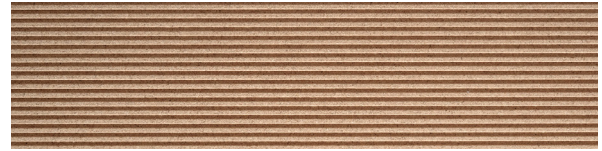

Composition Cork - Continuum

Continuum embraces nature with a contemporary linear and textured feel, creating a surprising effect for Cork Tiles bridging a new and old sensibility onto any location. Also offered in 14 exciting colorations and in a rectangular pattern + made from 100% renewable cork bark they can be mixed and matched for a compelling and inviting design.

Bege - WPCOM085

Branco - WPCOM075

Installation Photo

Featuring Composition Cork - Continuum WPCOM086 and WPCOM084

Bordo - WPCOM082

Corado - WPCOM081

Cobre - WPCOM087

Amarelo - WPCOM077

Tropa - WPCOM079

Ciano - WPCOM078

Verdura - WPCOM076

Celeste - WPCOM136

Marrom - WPCOM083

Pardo - WPCOM086

Cinza - WPCOM080

Preto - WPCOM084