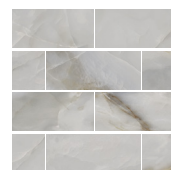

Tiles - Spec ID#'s are listed for 12" x 24"

Silk
Matte - FLFMP173
Polished - FLFMP178

Lace
Matte - FLFMP174
Polished - FLFMP179

Twill
Matte - FLFMP175
Polished - FLFMP180

Cashmere
Matte - FLFMP176
Polished - FLFMP181

Chiffon
Matte - FLFMP177
Polished - FLFMP182

Bricks:

Silk - FLFMP213

Lace - FLFMP214

Twill - FLFMP215

Cashmere - FLFMP216

Chiffon - FLFMP217

Mosaics:

Silk - FLFMP203

Lace - FLFMP204

Twill - FLFMP205

Cashmere - FLFMP206

Chiffon - FLFMP207

Trim Pieces

Bullnose
3" x 24"

Cove Base*
6" x 12"