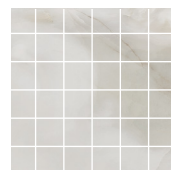

Cashmere - FLFMP206