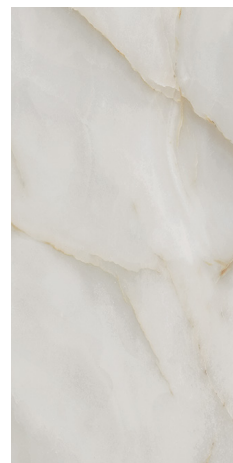

Tiles - Spec ID#'s are listed for 12" x 24"

Silk
Matte - FLFMP173
Polished - FLFMP178

Lace
Matte - FLFMP174
Polished - FLFMP179

Twill
Matte - FLFMP175
Polished - FLFMP180

Cashmere
Matte - FLFMP176
Polished - FLFMP181

Chiffon
Matte - FLFMP177
Polished - FLFMP182

Bricks:

Silk - FLFMP213

Lace - FLFMP214

Twill - FLFMP215

Cashmere - FLFMP216

Chiffon - FLFMP217

Mosaics:

Silk - FLFMP203

Lace - FLFMP204

Twill - FLFMP205

Cashmere - FLFMP206

Chiffon - FLFMP207

Trim Pieces

Bullnose
3" x 24"

Cove Base*
6" x 12"