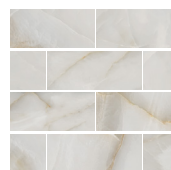

Tiles - Spec ID#'s are listed for 12" x 24"

Silk
Matte - FLFMP173
Polished - FLFMP178

Lace
Matte - FLFMP174
Polished - FLFMP179

Twill
Matte - FLFMP175
Polished - FLFMP180

Cashmere
Matte - FLFMP176
Polished - FLFMP181

Chiffon
Matte - FLFMP177
Polished - FLFMP182

Bricks:

Silk - FLFMP213

Lace - FLFMP214

Twill - FLFMP215

Cashmere - FLFMP216

Chiffon - FLFMP217

Mosaics:

Silk - FLFMP203

Lace - FLFMP204

Twill - FLFMP205

Cashmere - FLFMP206

Chiffon - FLFMP207

Trim Pieces

Bullnose
3" x 24"

Cove Base*
6" x 12"