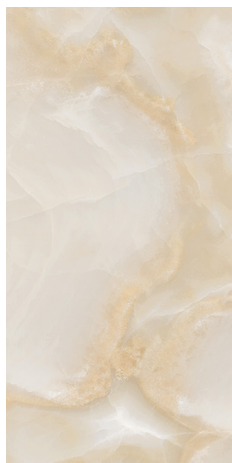

Marbled Porcelain

Strength and durability, with the added enhancement of showcasing the inherent beauty of natural stone in a simulated material is truly what makes **Marbled Porcelain** a classic expression when transforming a blank canvas for a present day effect. In 5 veined tile color options with synchronizing brick patterns and mesh mounted mosaics, a Matte or Polished finish and Made in the USA, this GreenGuard Gold certified material is an absolute go to for any commercial spaces.

Tiles - Spec ID#'s are listed for 12" x 24"

Silk
Matte - FLFMP173
Polished - FLFMP178

Lace
Matte - FLFMP174
Polished - FLFMP179

Twill
Matte - FLFMP175
Polished - FLFMP180

Cashmere
Matte - FLFMP176
Polished - FLFMP181

Chiffon
Matte - FLFMP177
Polished - FLFMP182

Bricks:

Silk - FLFMP213

Lace - FLFMP214

Twill - FLFMP215

Cashmere - FLFMP216

Chiffon - FLFMP217

Mosaics: