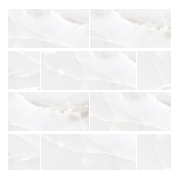

Tiles - Spec ID#'s are listed for 12" x 24"

Silk
Matte - FLFMP173
Polished - FLFMP178

Lace
Matte - FLFMP174
Polished - FLFMP179

Twill
Matte - FLFMP175
Polished - FLFMP180

Cashmere
Matte - FLFMP176
Polished - FLFMP181

Chiffon
Matte - FLFMP177
Polished - FLFMP182

Bricks:

Silk - FLFMP213

Lace - FLFMP214

Twill - FLFMP215

Cashmere - FLFMP216

Chiffon - FLFMP217

Mosaics: