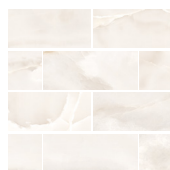

Tiles - Spec ID#'s are listed for 12" x 24"

Silk
Matte - FLFMP173
Polished - FLFMP178

Lace
Matte - FLFMP174
Polished - FLFMP179

Twill
Matte - FLFMP175
Polished - FLFMP180

Cashmere
Matte - FLFMP176
Polished - FLFMP181

Chiffon
Matte - FLFMP177
Polished - FLFMP182

Bricks:

Silk - FLFMP213

Lace - FLFMP214

Twill - FLFMP215

Cashmere - FLFMP216

Chiffon - FLFMP217

Mosaics: