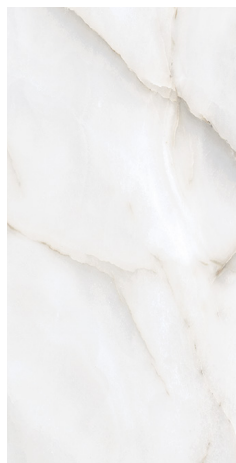

Marbled Porcelain

Strength and durability, with the added enhancement of showcasing the inherent beauty of natural stone in a simulated material is truly what makes **Marbled Porcelain** a classic expression when transforming a blank canvas for a present day effect. In 5 veined tile color options with synchronizing brick patterns and mesh mounted mosaics, a Matte or Polished finish and Made in the USA, this GreenGuard Gold certified material is an absolute go to for any commercial spaces.

Tiles - Spec ID#'s are listed for 12" x 24"

Silk
Matte - FLFMP173
Polished - FLFMP178