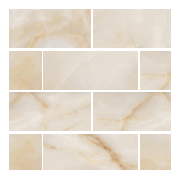

Tiles - Spec ID#'s are listed for 12" x 24"

Silk
Matte - FLFMP173
Polished - FLFMP178

Lace
Matte - FLFMP174
Polished - FLFMP179

Twill
Matte - FLFMP175
Polished - FLFMP180

Cashmere
Matte - FLFMP176
Polished - FLFMP181

Chiffon
Matte - FLFMP177
Polished - FLFMP182

Bricks:

Silk - FLFMP213

Lace - FLFMP214

Twill - FLFMP215

Cashmere - FLFMP216

Chiffon - FLFMP217

Mosaics:

Silk - FLFMP203

Lace - FLFMP204

Twill - FLFMP205

Cashmere - FLFMP206

Chiffon - FLFMP207

Trim Pieces

Bullnose
3" x 24"

Cove Base*
6" x 12"