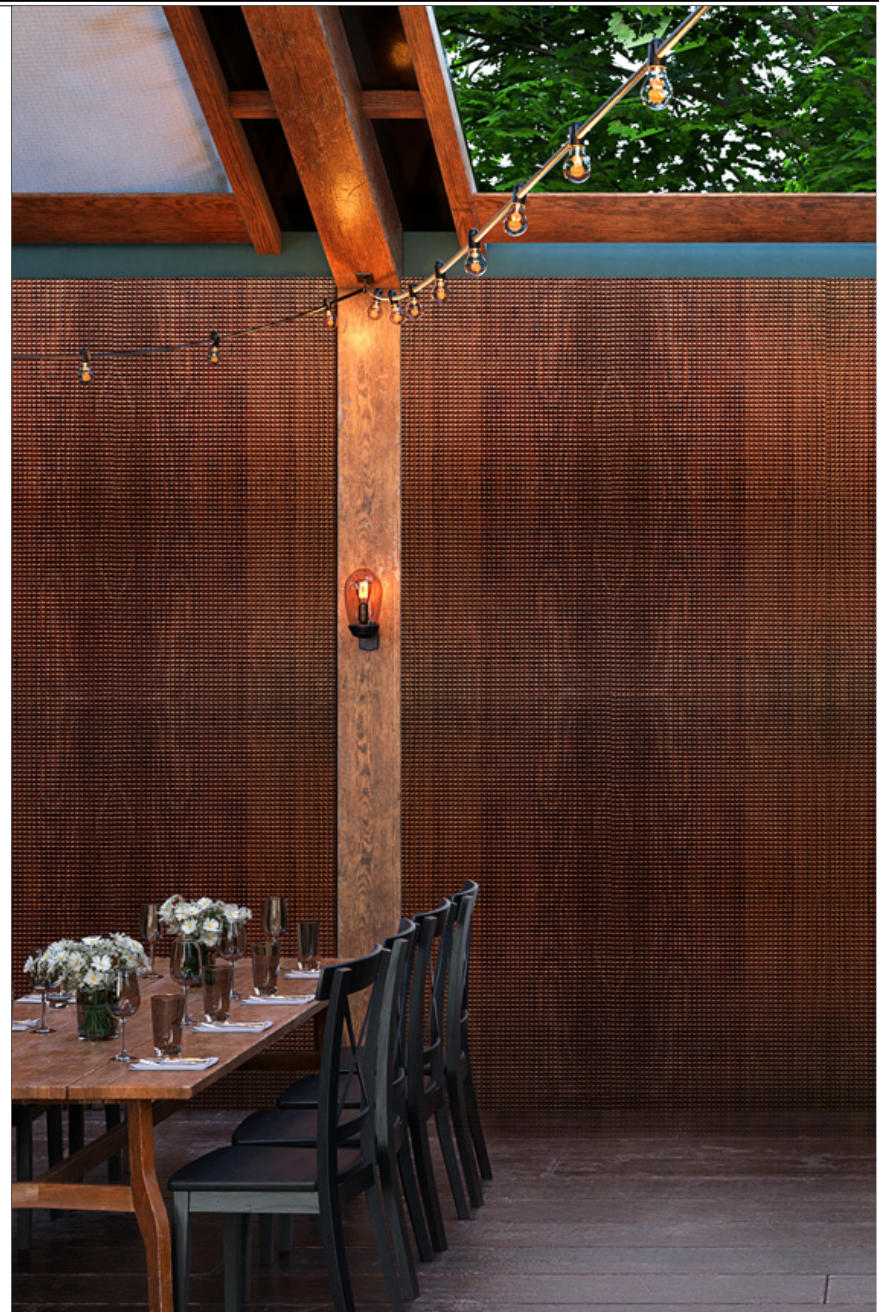

WPFSN208 (scale: 3/4" = 1'-0")

**ARCHITECTURAL
SYSTEMS, INC.**
INTERIOR FINISHES | ESTABLISHED 1990