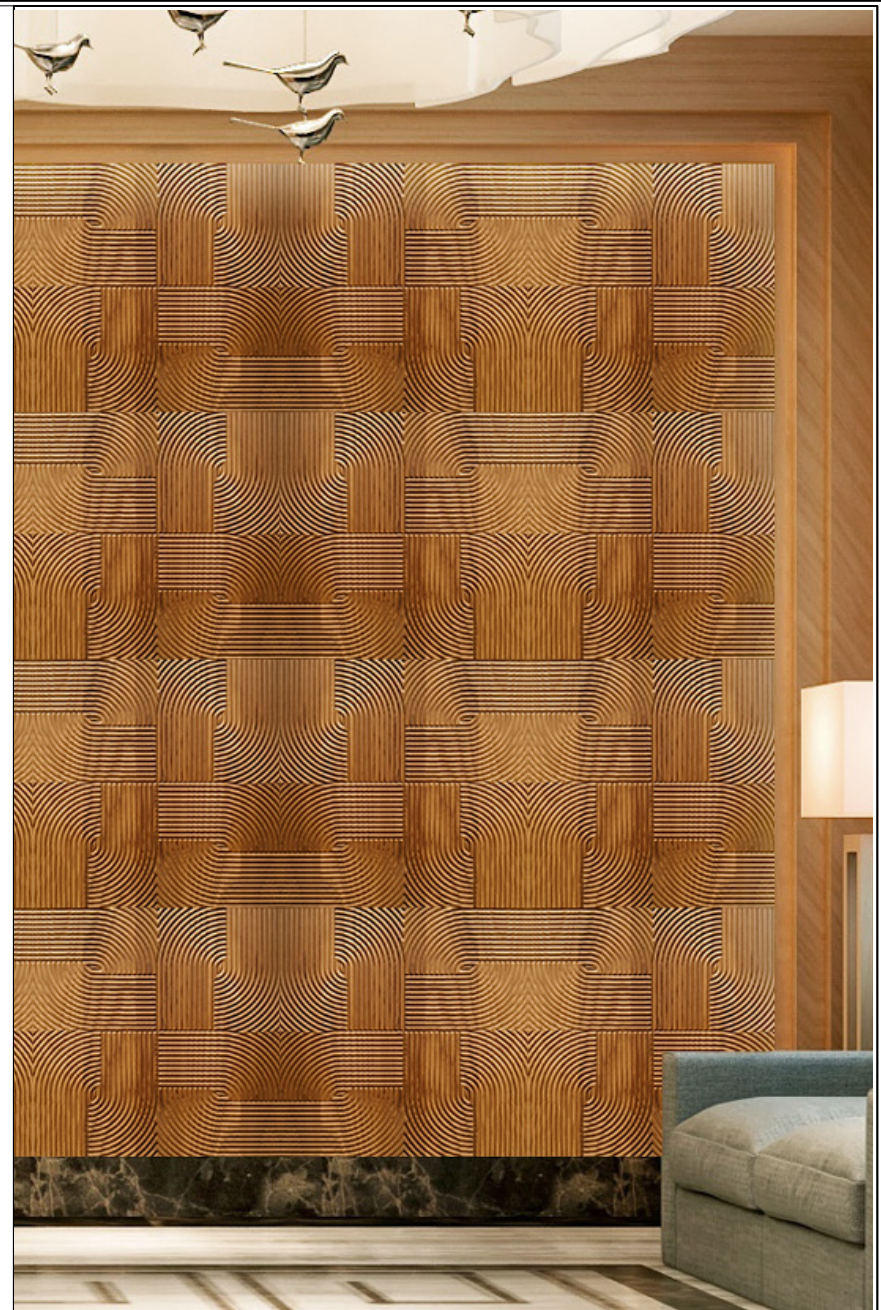

WPFSN200 (scale: 3/4" = 1'-0")

**ARCHITECTURAL  
SYSTEMS, INC.**  
INTERIOR FINISHES | ESTABLISHED 1990