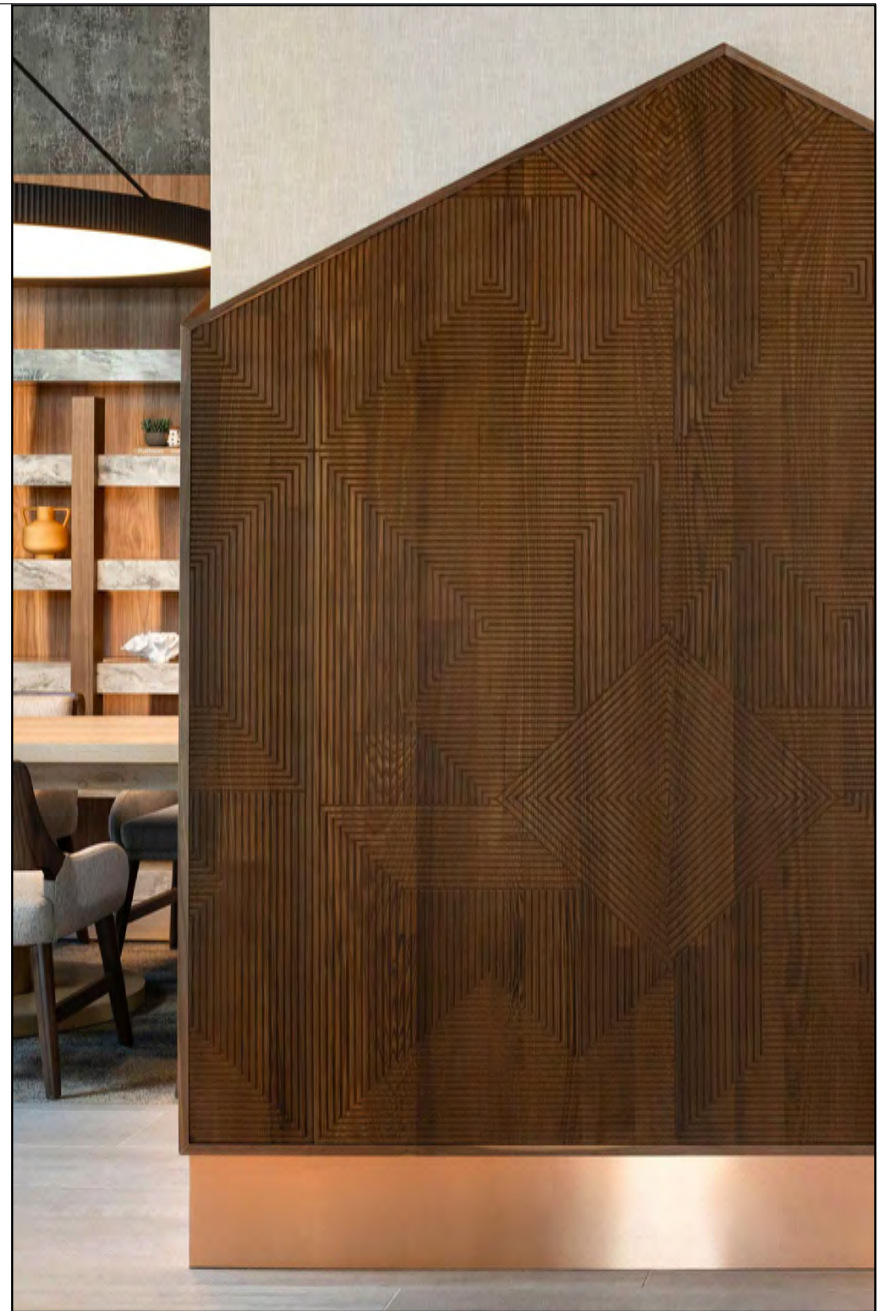

WPFSN195 (scale: 3/4" = 1'-0")

**ARCHITECTURAL
SYSTEMS, INC.**
INTERIOR FINISHES | ESTABLISHED 1990