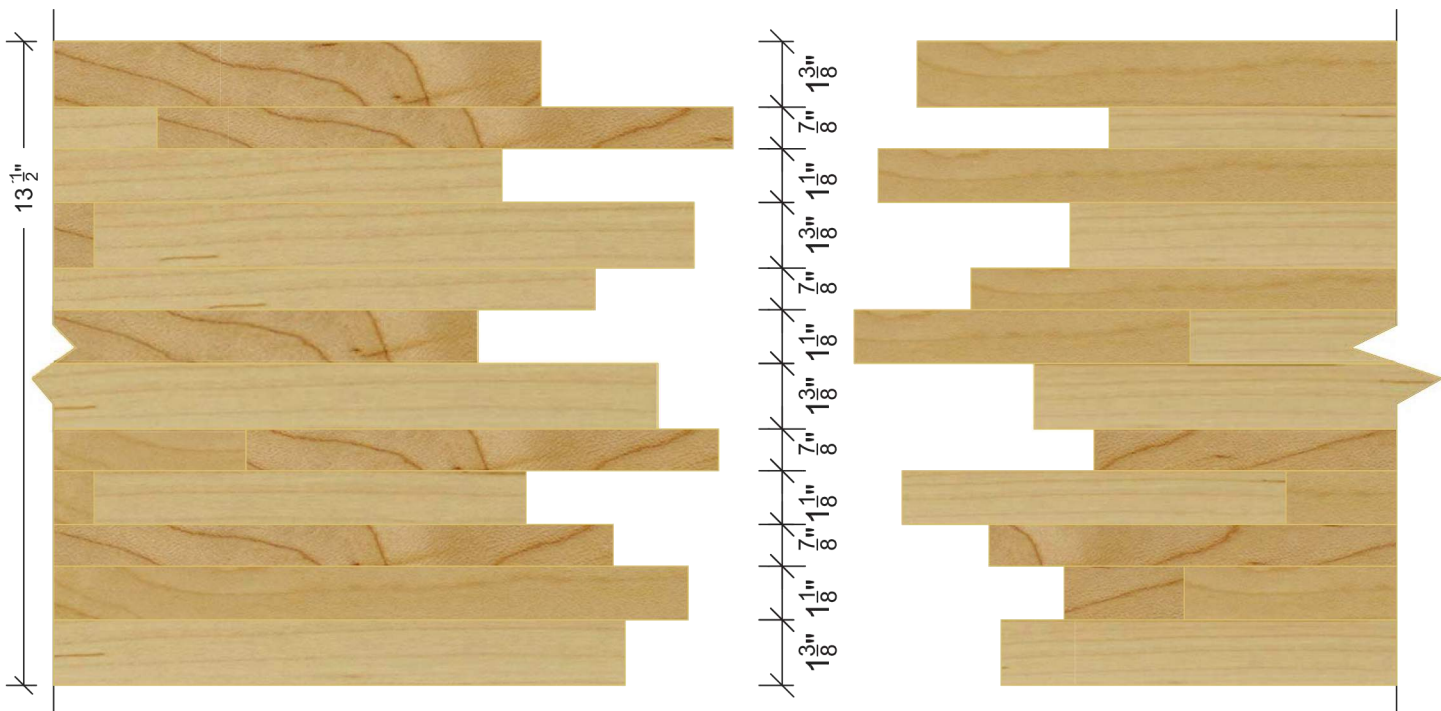

(scale 1" = 1')

WPVEP (scale 3" = 1')

(Overall dimension and individual slat heights are consistent throughout the entire Interwoven Collection)